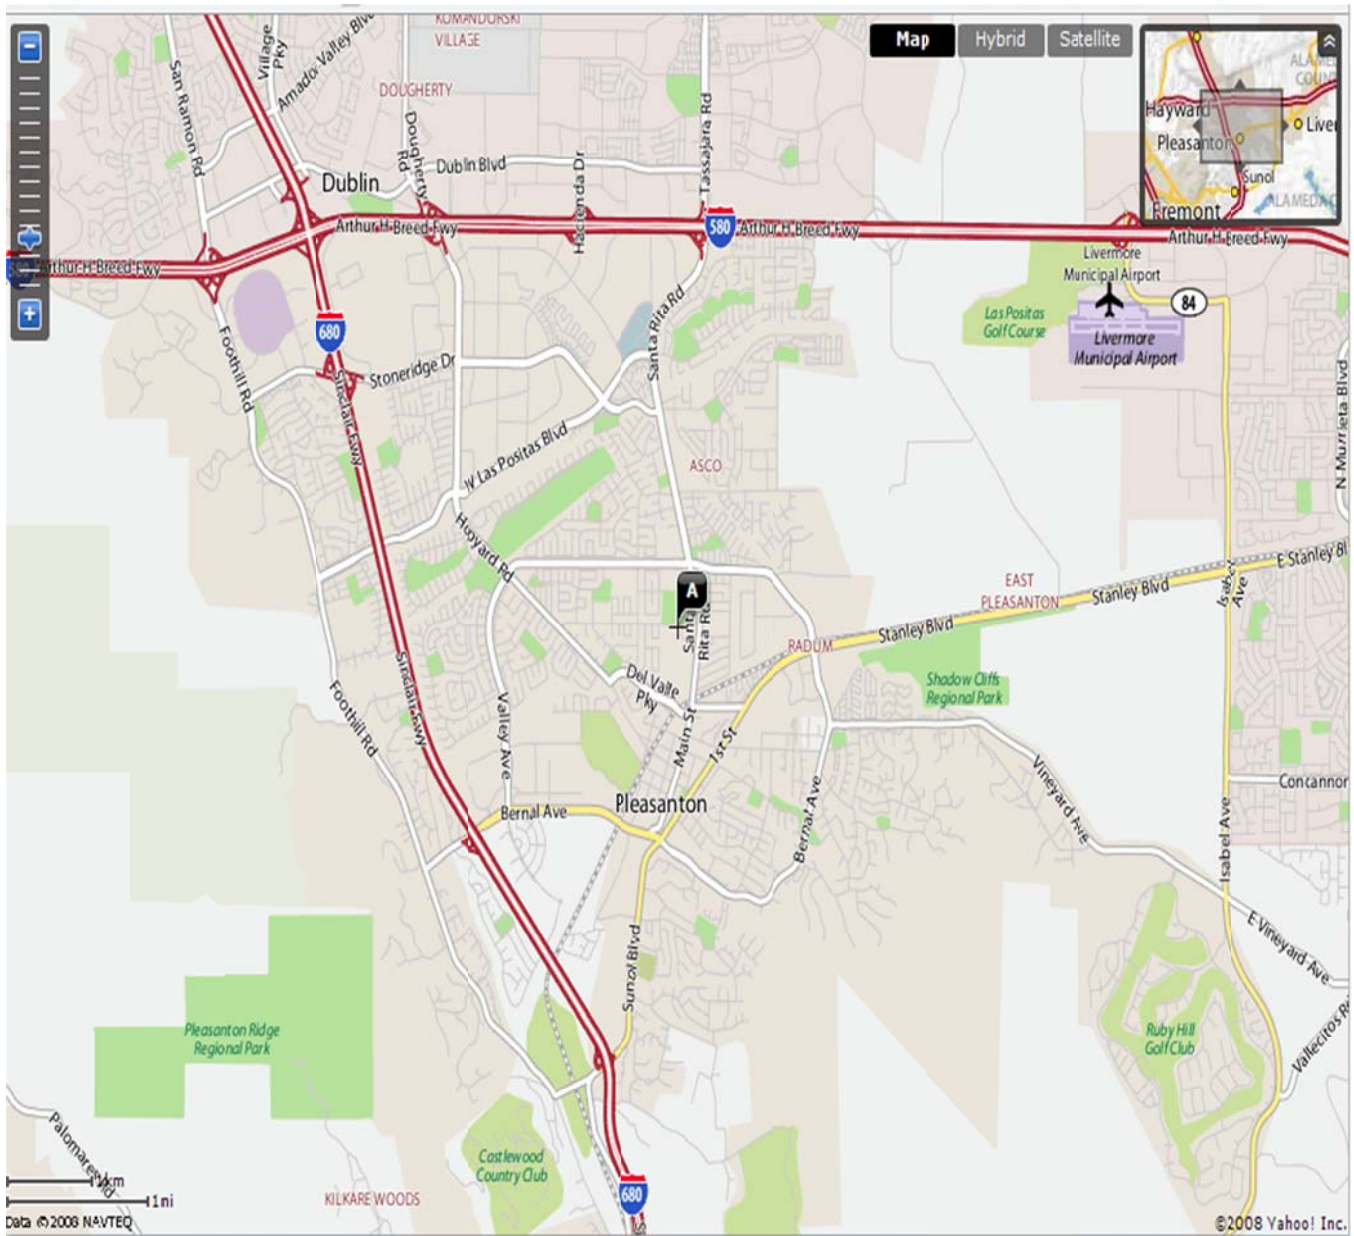

Directions to HAND Support Meetings, first Tuesdays at 7:30pm

Address:

Lynnewood United Methodist Church
4444 Black Avenue
Pleasanton, CA 94566

Directions — From 680 South

- Exit Stoneridge Drive
- Turn Left onto Stoneridge Drive
- Turn Right onto Hopyard Blvd.
- Turn Left onto Black Avenue
- Turn Right into Lynnewood United Methodist Church Parking Lot at 4444 Black Avenue

Directions — From 580 West

- Exit Santa Rita
- Turn Left onto Santa Rita
- Turn Right onto Black Avenue
- Turn Left into into Lynnewood United Methodist Church Parking Lot at 4444 Black Avenue

HAND Support Meeting Calendar for 2011